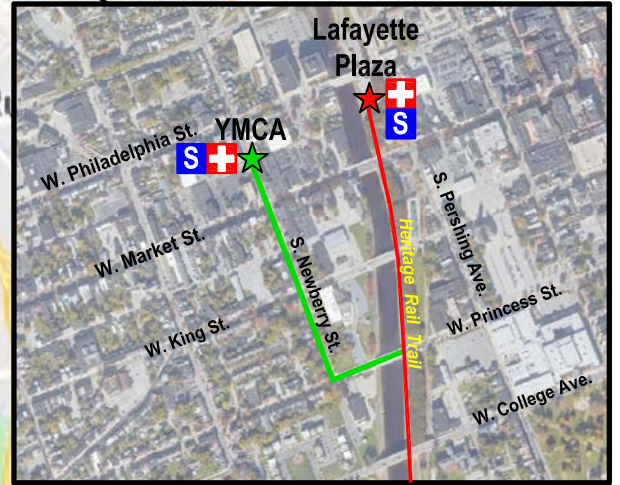

# York Marathon & Half Marathon 2018

Overview of Start and Finish  
Not to Scale

## York Marathon & Half Marathon Course

- Route on Road
- Route on Rail Trail
- ★ Start - York YMCA
- ★ Turn-Around - Just north of Springfield Rd
- ★ Howard Tunnel - Half Marathon Turn-Around
- ★ Finish - Lafayette Plaza
- 11 Mile Marker
- 💧 Water Station
- PP Port-a-potty
- + First Aid Station
- S Spectator Parking

## **MILE MARKERS:**

**Gettle and Veltri, Attorneys**

**KBG Injury Law**

**Sarah's Snacks**

**Turkey Hill Experience**