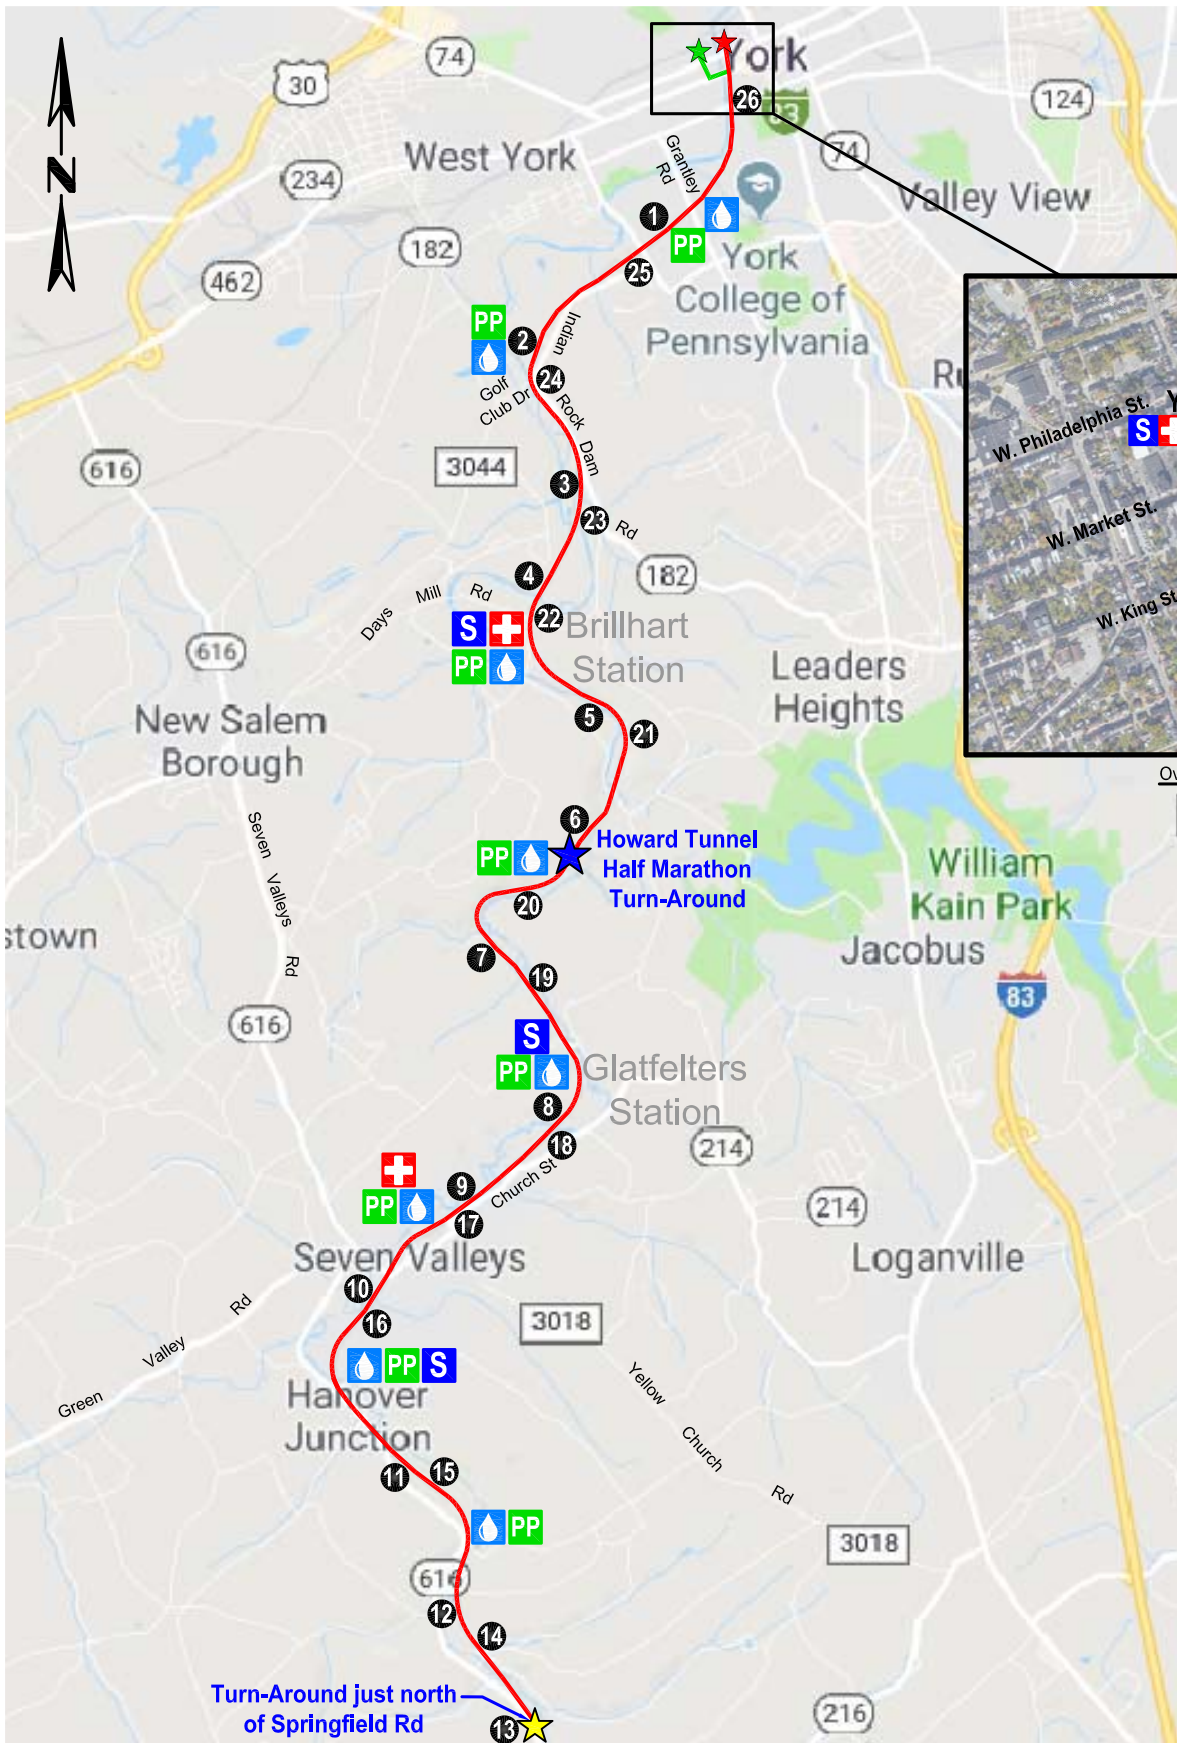

# York Marathon & Half Marathon 2018

Overview of Start and Finish  
Not to Scale

## York Marathon & Half Marathon Course

- Route on Road
- Route on Rail Trail
- ★ Start - York YMCA
- ★ Turn-Around - Just north of Springfield Rd
- ★ Howard Tunnel - Half Marathon Turn-Around
- ★ Finish - Lafayette Plaza
- 11 Mile Marker
- 💧 Water Station
- PP Port-a-potty
- + First Aid Station
- S Spectator Parking

## **MILE MARKERS:**

**Gettle and Veltri, Attorneys**

**KBG Injury Law**

**Sarah's Snacks**

**Turkey Hill Experience**